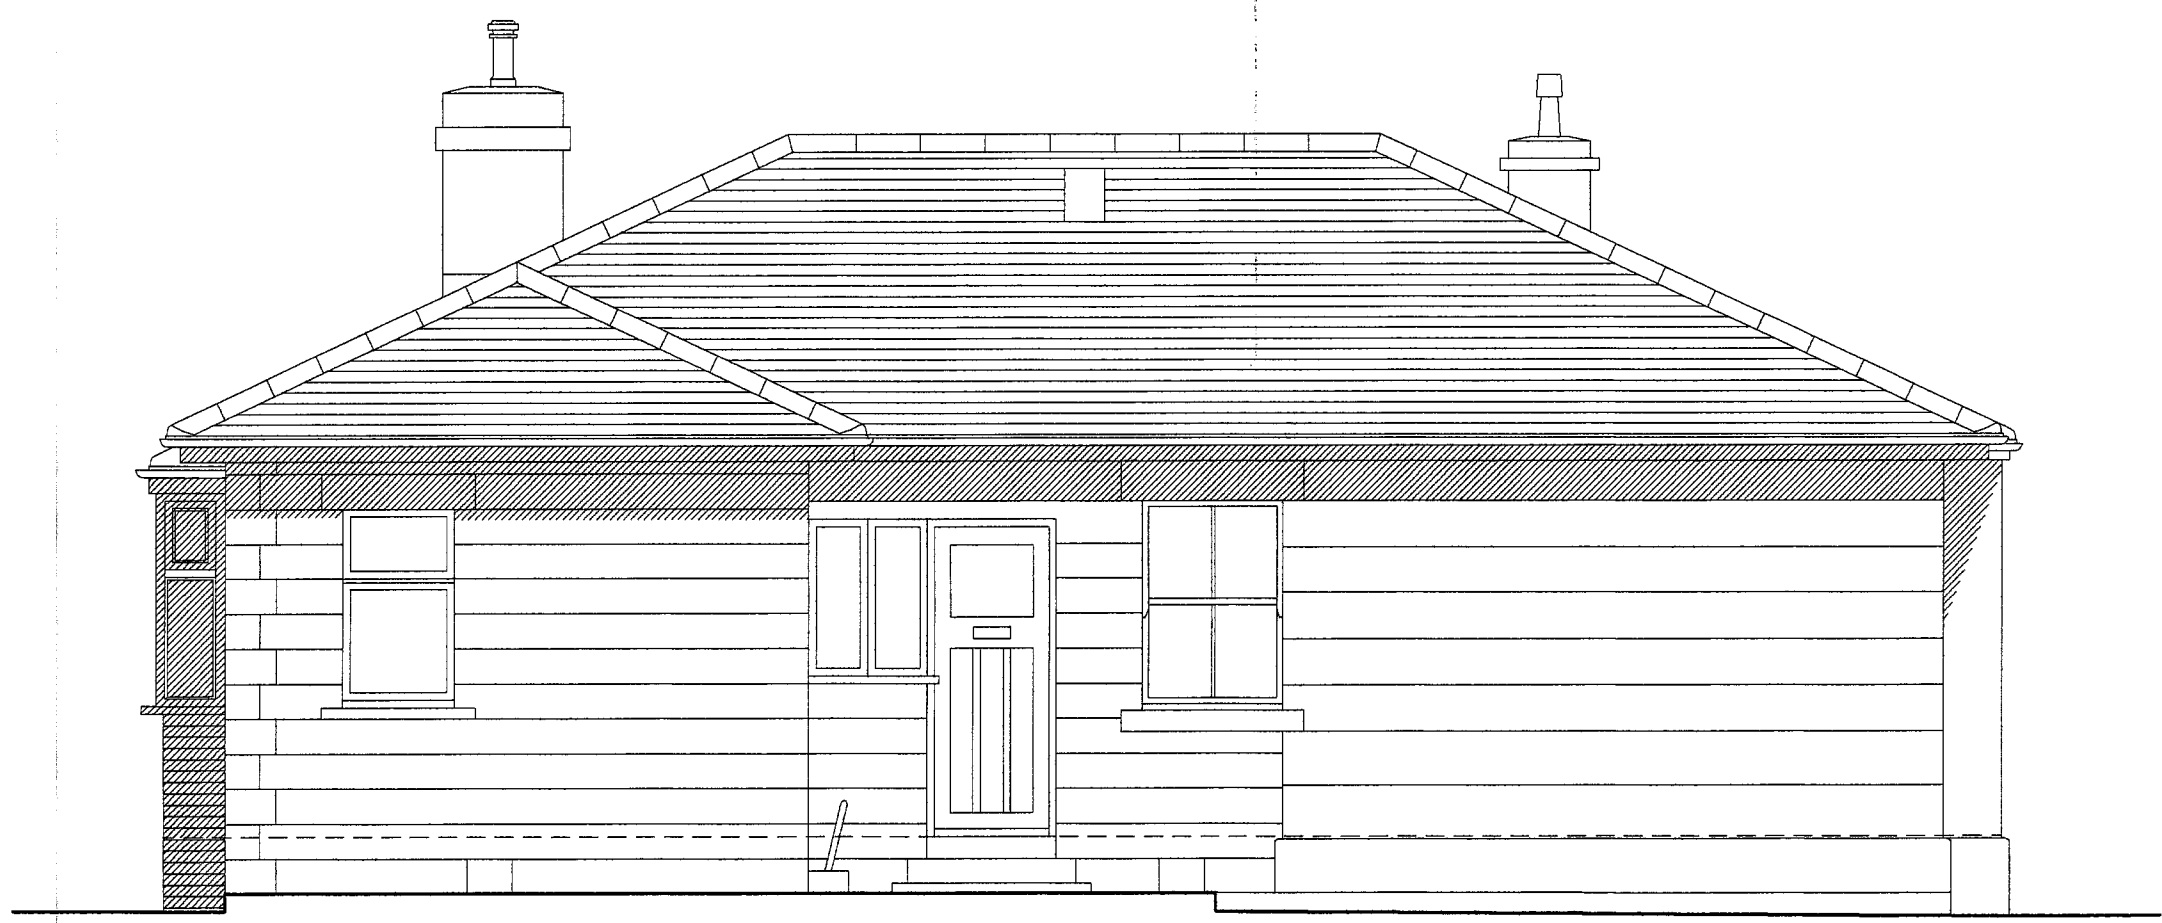

Lodge Building - Front Elevation

Outbuildings - Front Elevation

Side Elevation

Rear Elevation

Side Elevation

Store

Garage

Rear Elevation

Side Elevation

Side Elevation

RECEIVED
20 NOV 2007
01/1268

Project	The Knells, Houghton, Carlisle.	Revision	-	Scale	150 / 100
Drawing	As Existing	Job no.		Date	
Detail	Plans & Elevations	Black Box Architects Limited Paton House, Victoria Road Carlisle, Cumbria Tel: 01228 635230 e-mail: mail@blackboxarchitects.com			