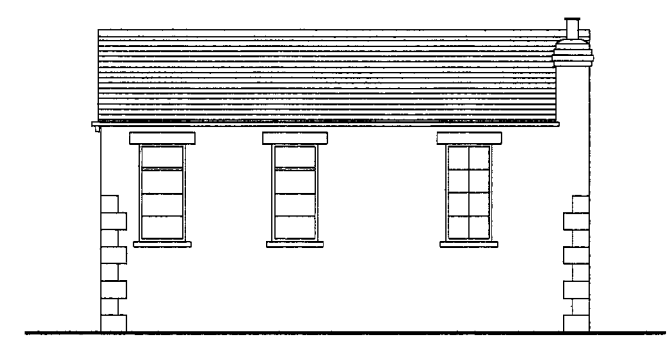

Lodge Building - Front Elevation

Outbuildings - Front Elevation

Side Elevation

Rear Elevation

Side Elevation

Store

Garage

Rear Elevation

Side Elevation

Side Elevation

RECEIVED
20 NOV 2007
01/1268

Project	The Knells, Houghton, Carlisle.	Revision	-	Scale	150 / 100
Drawing	As Existing	Job no.		Date	
Detail	Plans & Elevations	Black Box Architects Limited Paton House, Victoria Road Carlisle, Cumbria Tel: 01228 635230 e-mail: mail@blackboxarchitects.com			