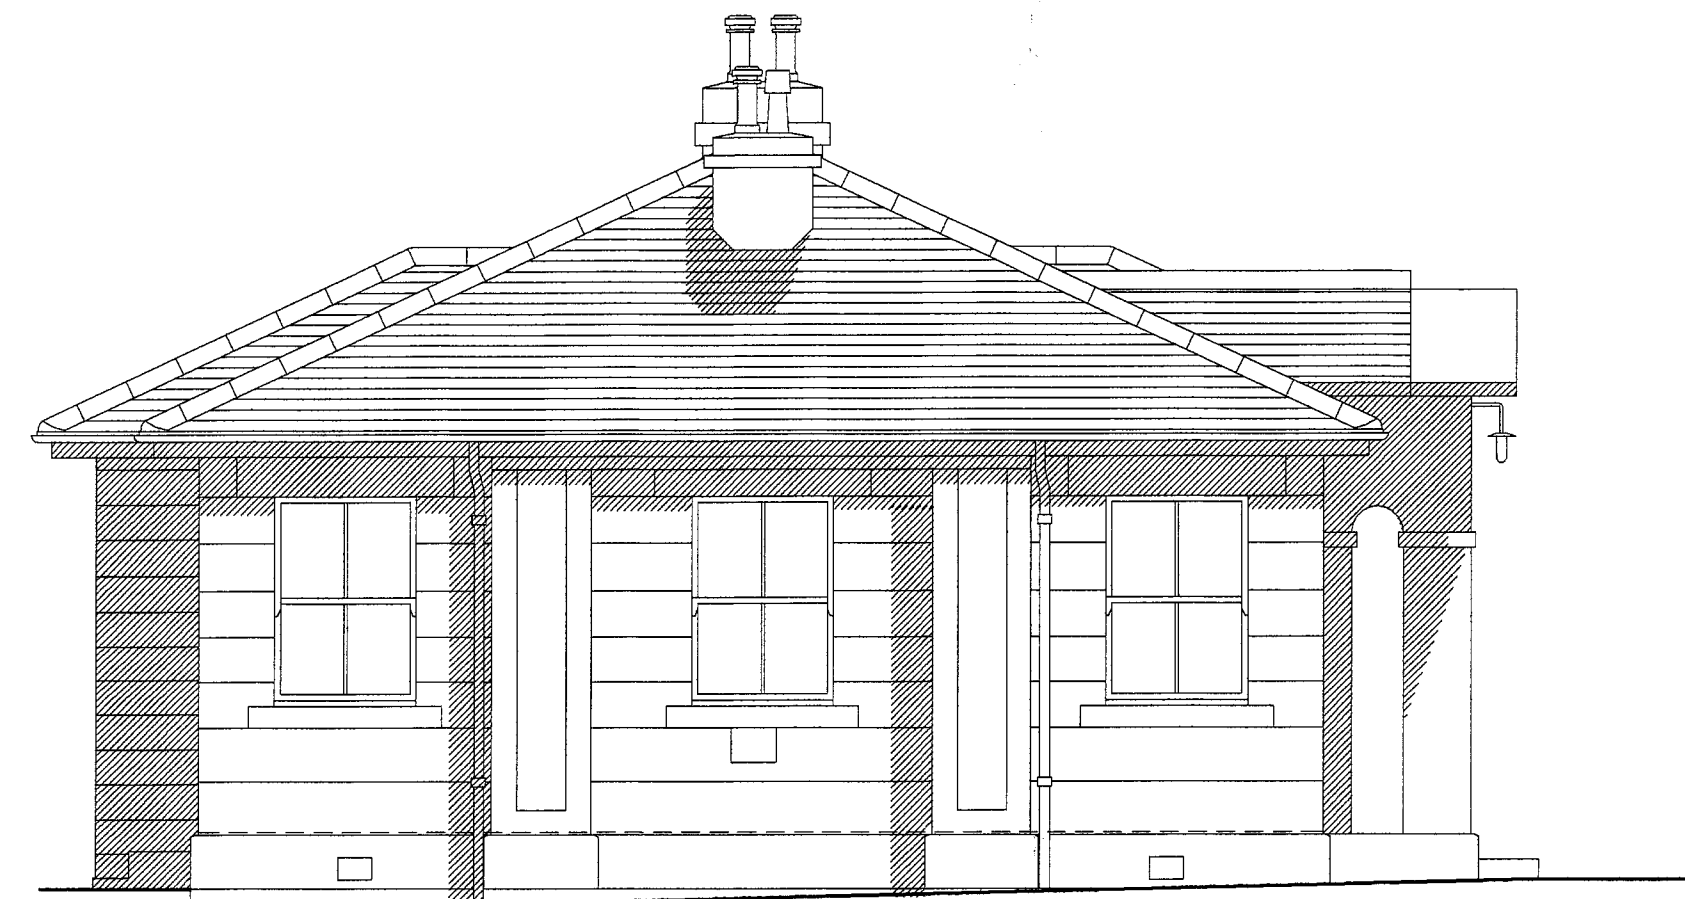

Lodge Building - Front Elevation

Outbuildings - Front Elevation

Side Elevation

Rear Elevation

Side Elevation

Store

Garage

Rear Elevation

Side Elevation

Side Elevation

RECEIVED
20 NOV 2007
01/1268

Project	The Knells, Houghton, Carlisle.	Revision	-	Scale	150 / 100
Drawing	As Existing	Job no.		Date	
Detail	Plans & Elevations	Black Box Architects Limited Paton House, Victoria Road Carlisle, Cumbria Tel: 01228 635230 e-mail: mail@blackboxarchitects.com			