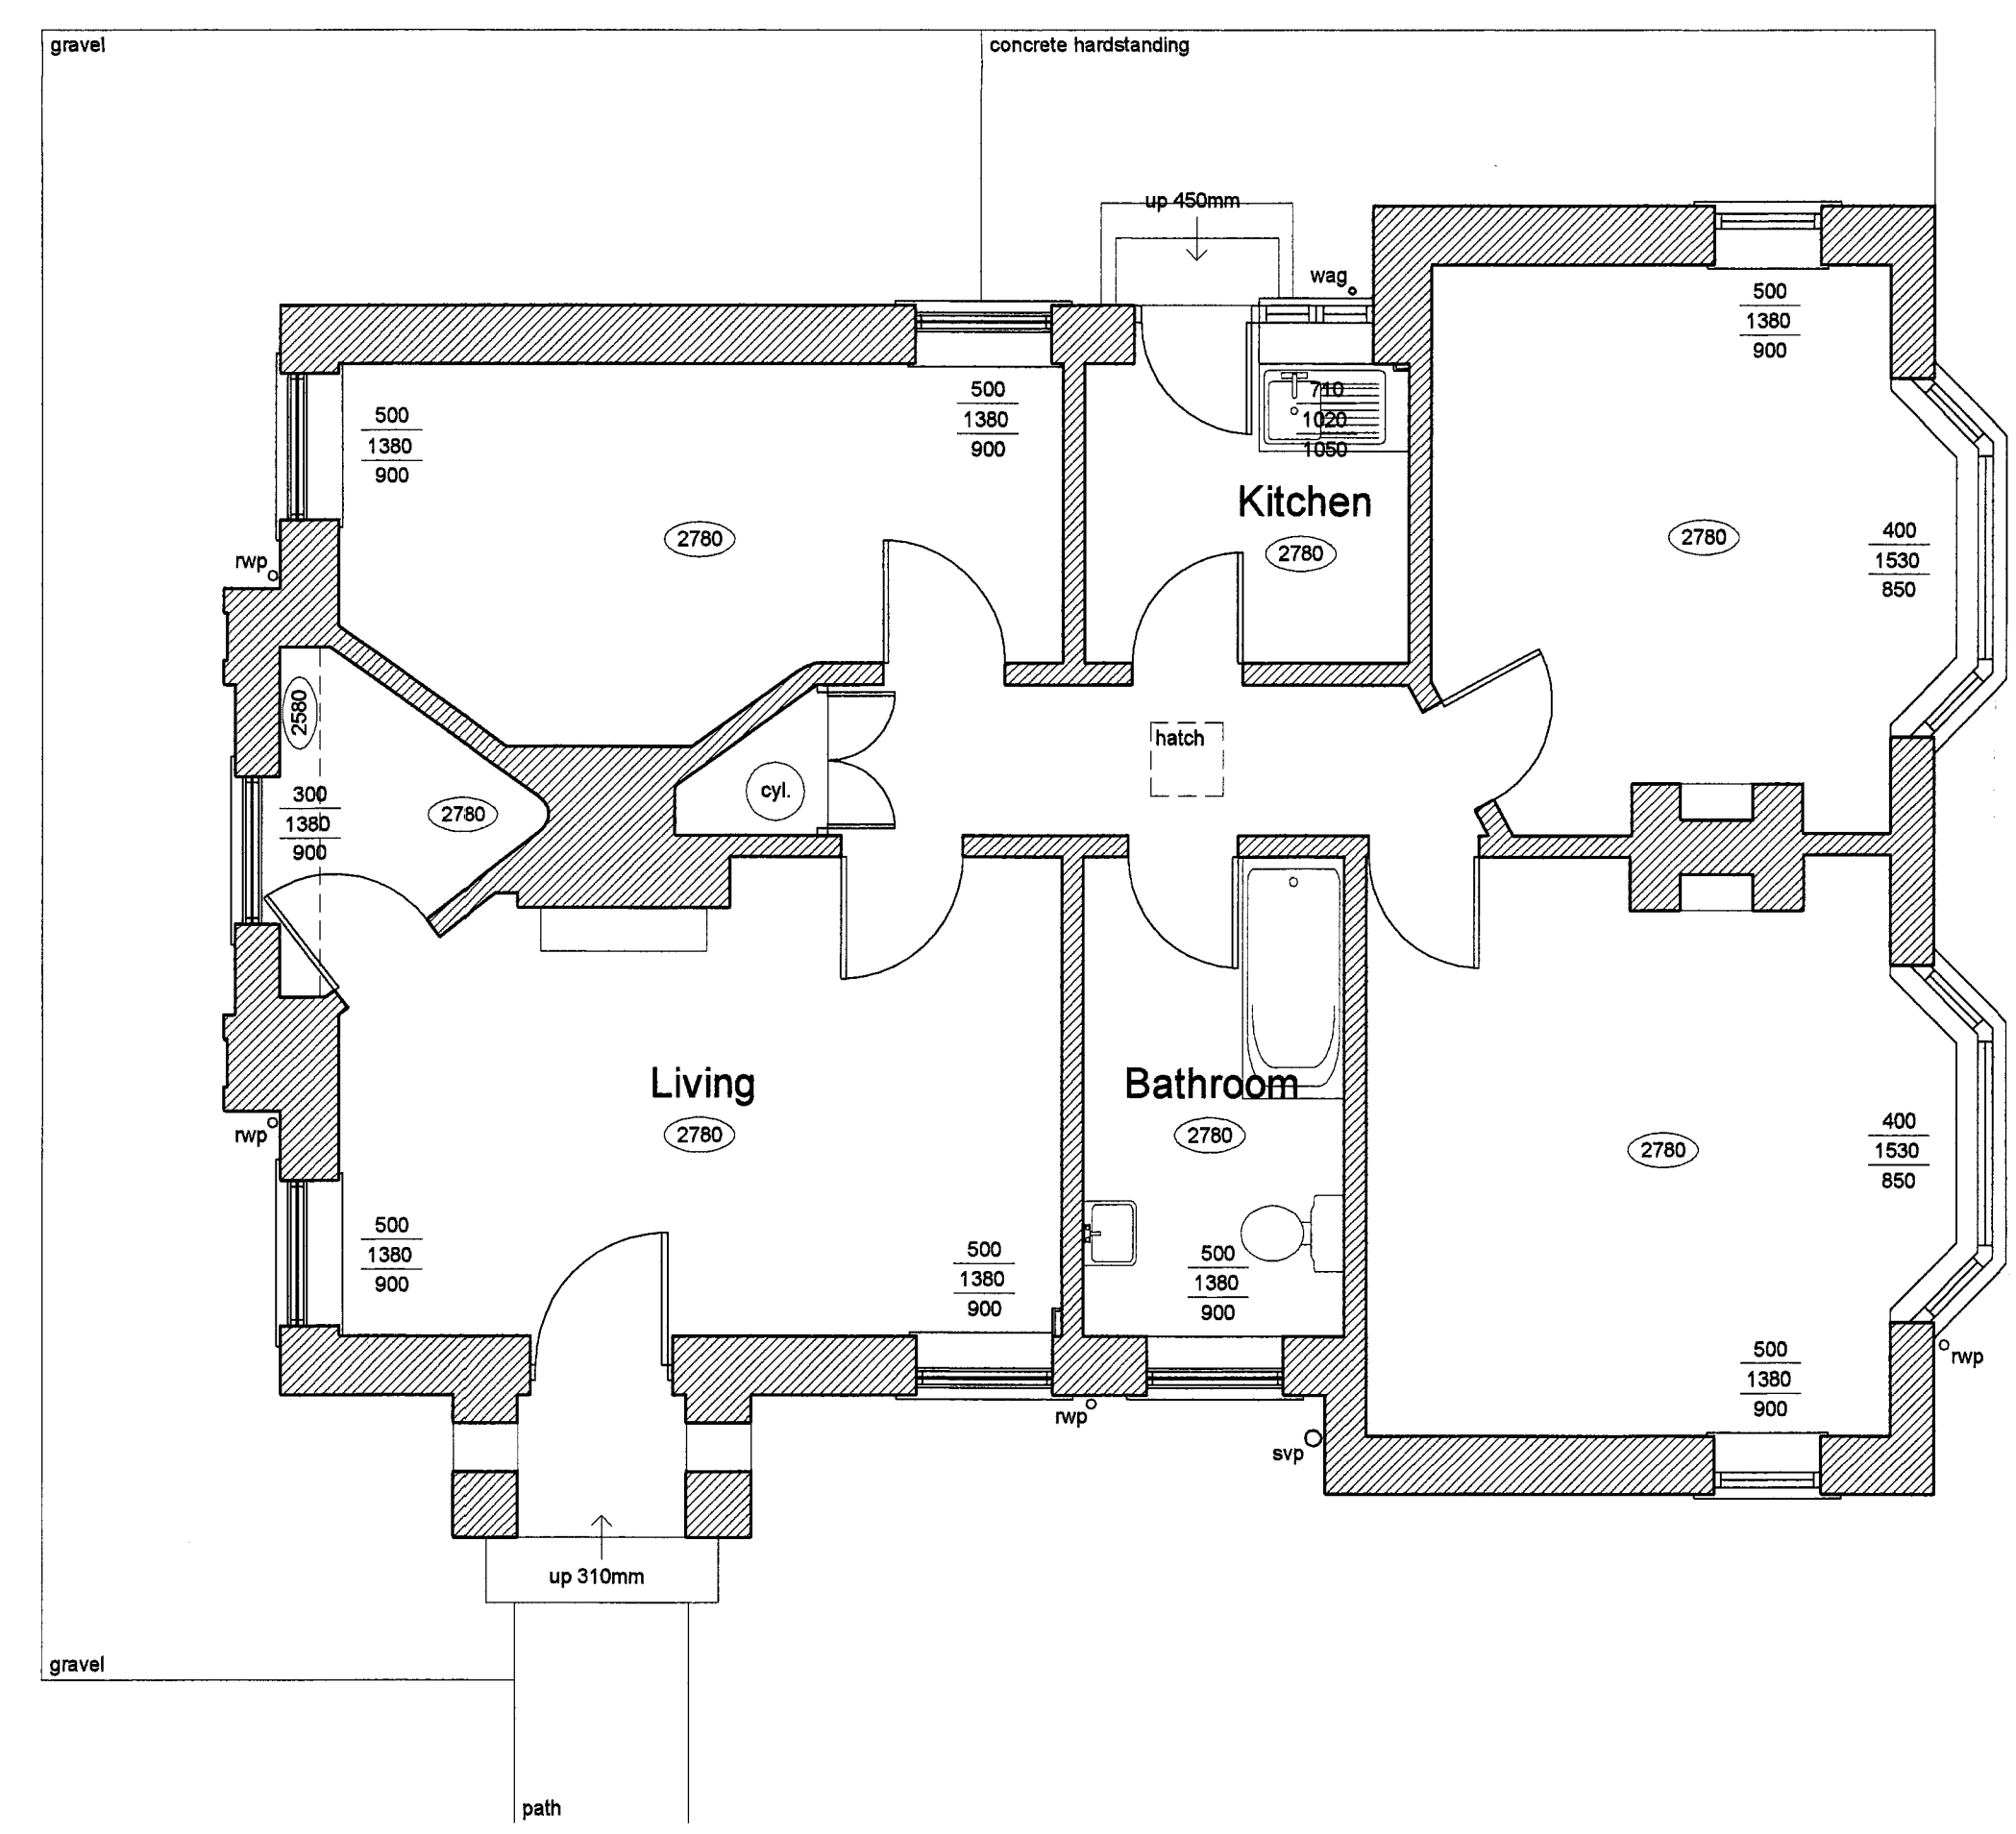

Lodge Building - Front Elevation

Outbuildings - Front Elevation

Side Elevation

Rear Elevation

Side Elevation

Store

Garage

Rear Elevation

Side Elevation

Side Elevation

RECEIVED
20 NOV 2007
01/1268

Project	The Knells, Houghton, Carlisle.	Revision	-	Scale	150 / 100
Drawing	As Existing	Job no.		Date	
Detail	Plans & Elevations	Black Box Architects Limited Paton House, Victoria Road Carlisle, Cumbria Tel: 01228 635230 e-mail: mail@blackboxarchitects.com			